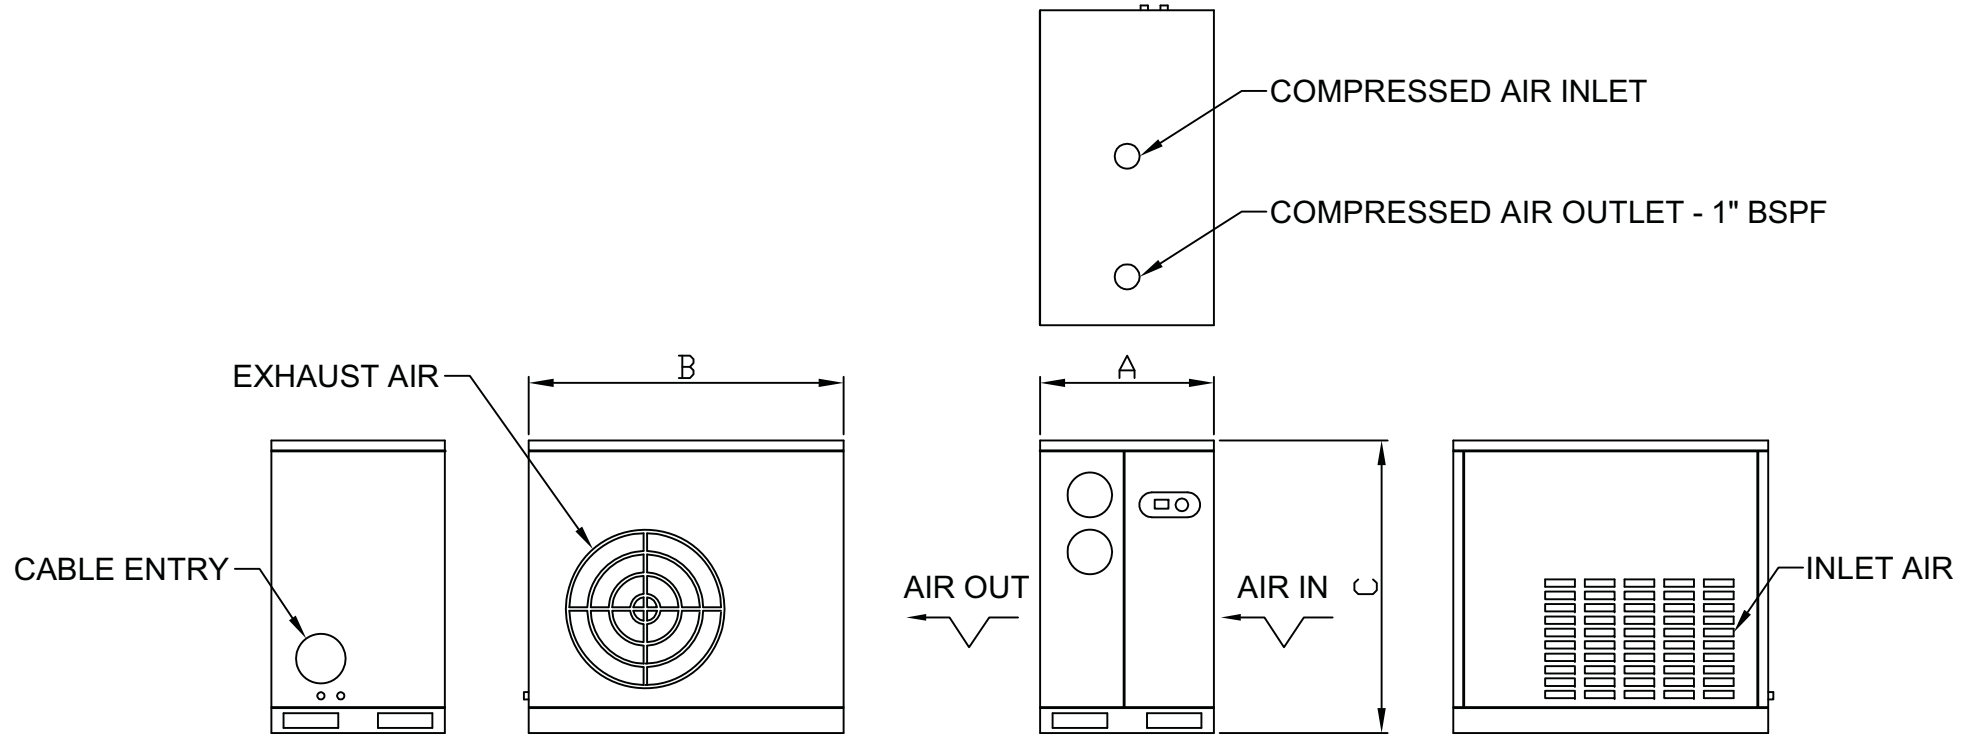

DRAWING No: Q1 ISSUE: A

DIMENSIONS	QRD 1.2	QRD 2.8	QRD 4.0	QRD 5.8
A	350mm	460mm	510mm	510mm
B	640mm	750mm	750mm	750mm
C	590mm	680mm	705mm	705mm

Rev	Description	By	Date
A	1ST ISSUE	N.W.	30.01.09

Quantum Air Compressors
 Phone: 1300 308 717
 Fax: 1300 660 922
 E-mail: service@quantum.net.au
 Postal Address: PO Box 732, Clebe, NSW 2037
 ABN: 62 121 508 932