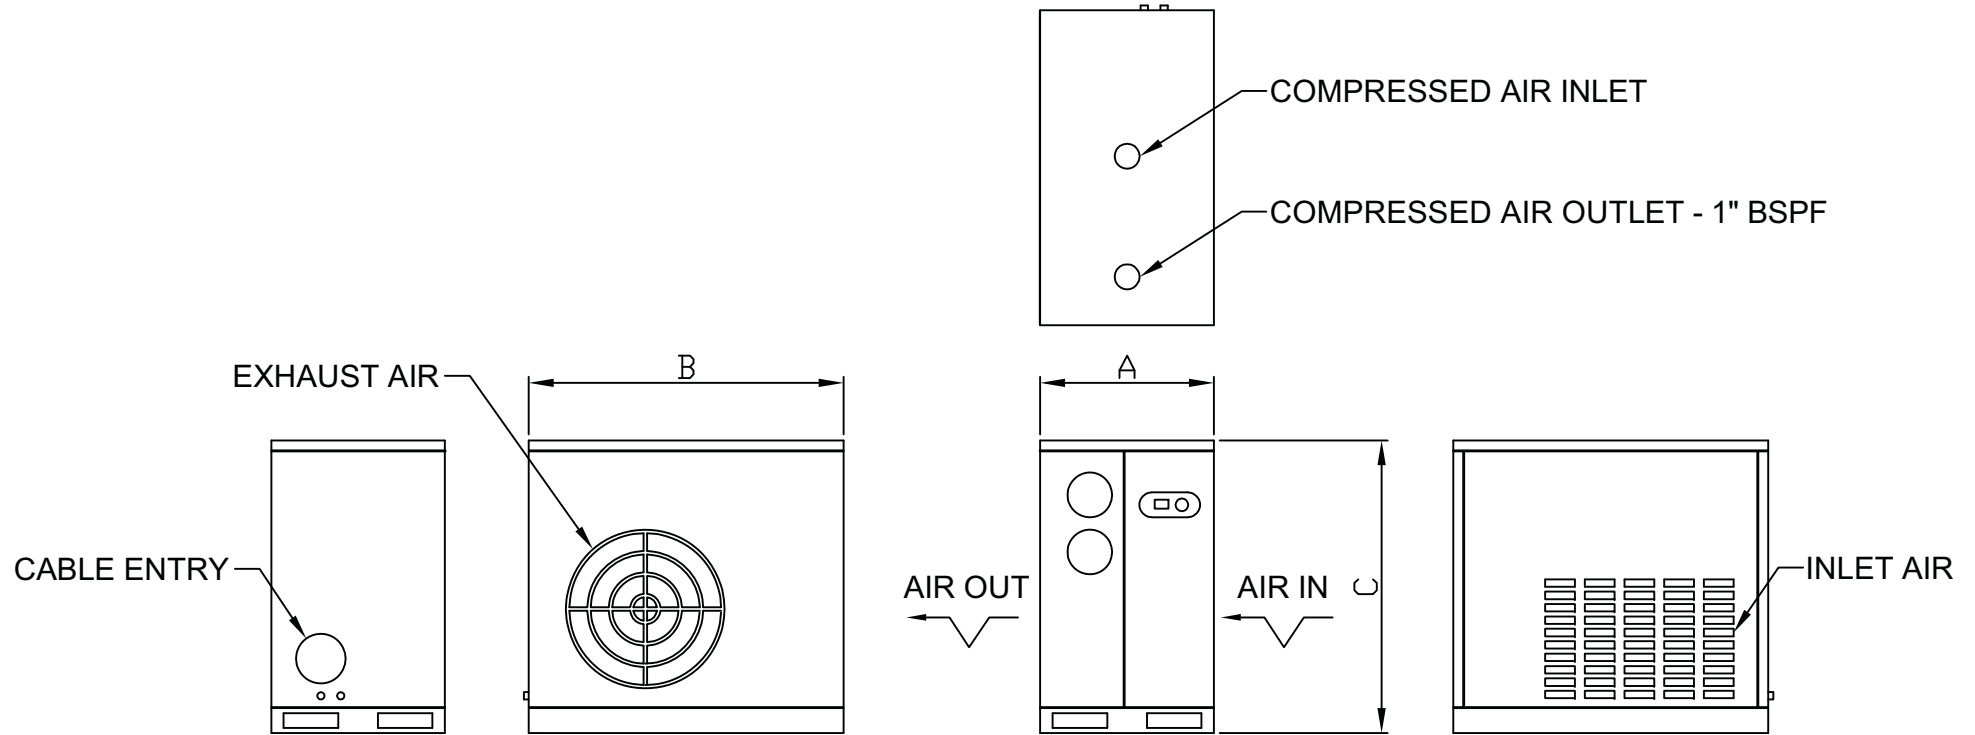

DRAWING No: Q1 ISSUE: A

DIMENSIONS	QRD 1.2	QRD 2.8	QRD 4.0	QRD 5.8
A	350mm	460mm	510mm	510mm
B	640mm	750mm	750mm	750mm
C	590mm	680mm	705mm	705mm

Rev	Description	By	Date
A	1ST ISSUE	N.W.	30.01.09

Quantum Air Compressors
 Phone: 1300 308 717
 Fax: 1300 660 922
 E-mail: service@quantum.net.au
 Postal Address: PO Box 732, Clebe, NSW 2037
 ABN: 62 121 508 932